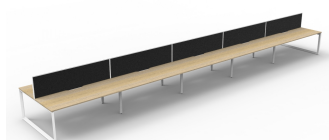

## PRODUCT DESCRIPTION

Ten Person Workstation Back to Back

Fixed height workstation

Loop leg with 60mm x 45mm Beveled Edge

Powdercoated under frame

Adjustable leveling Feet

EO Rated 25mm Thick top with 410mm x 50mm D Scallop cut out to rear

### Worktop Sizes

1200 x 750mm

1500 x 750mm

1800 x 750mm

### Overall Size

6000mm W x 1530mm D x 730/1200mm H

7500mm W x 1530mm D x 730/1200mm H

9000mm W x 1530mm D x 730/1200mm H

Natural Oak Top  
Black Satin Frame

Natural Oak Top  
White Satin Frame

Natural White Top  
Black Satin Frame