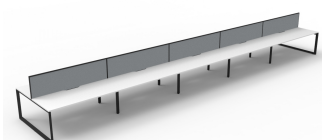

## PRODUCT DESCRIPTION

Ten Person Workstation Back to Back

Fixed height workstation

Loop leg with 60mm x 45mm Beveled Edge

Powdercoated under frame

Adjustable leveling Feet

EO Rated 25mm Thick top with 410mm x 50mm D Scallop cut out to rear

### Worktop Sizes

1200 x 750mm

1500 x 750mm

1800 x 750mm

### Overall Size

6000mm W x 1530mm D x 730/1200mm H

7500mm W x 1530mm D x 730/1200mm H

9000mm W x 1530mm D x 730/1200mm H

Natural Oak Top  
Black Satin Frame

Natural Oak Top  
White Satin Frame

Natural White Top  
Black Satin Frame