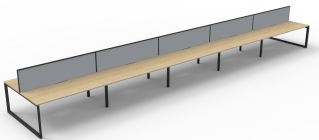

## PRODUCT DESCRIPTION

Ten Person Workstation Back to Back

Fixed height workstation

Loop leg with 60mm x 45mm Beveled Edge

Powdercoated under frame

Adjustable leveling Feet

EO Rated 25mm Thick top with 410mm x 50mm D Scallop cut out to rear

### Worktop Sizes

1200 x 750mm

1500 x 750mm

1800 x 750mm

### Overall Size

6000mm W x 1530mm D x 730/1200mm H

7500mm W x 1530mm D x 730/1200mm H

9000mm W x 1530mm D x 730/1200mm H

Natural Oak Top  
Black Satin Frame

Natural Oak Top  
White Satin Frame

Natural White Top  
Black Satin Frame